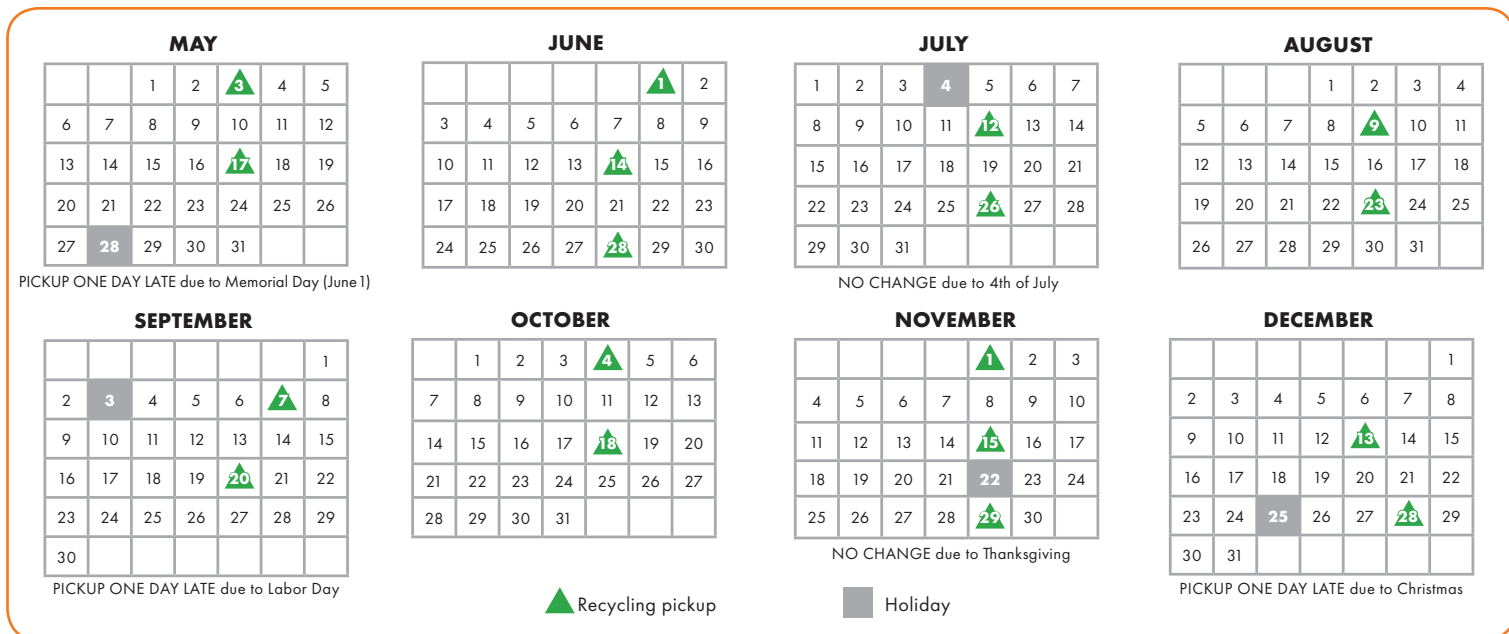

# 2018 FARMER CITY

## RECYCLING PICKUP

We are picking up recyclables **EVERY OTHER THURSDAY**. Your schedule is shown below.

Please have your recyclables at the curb by **6:00 a.m.**

Items collected at curbside are picked up in a single-stream process; it is no longer necessary to separate your recyclables for collection. All containers must be rinsed out before pickup. This will reduce contamination and odors.